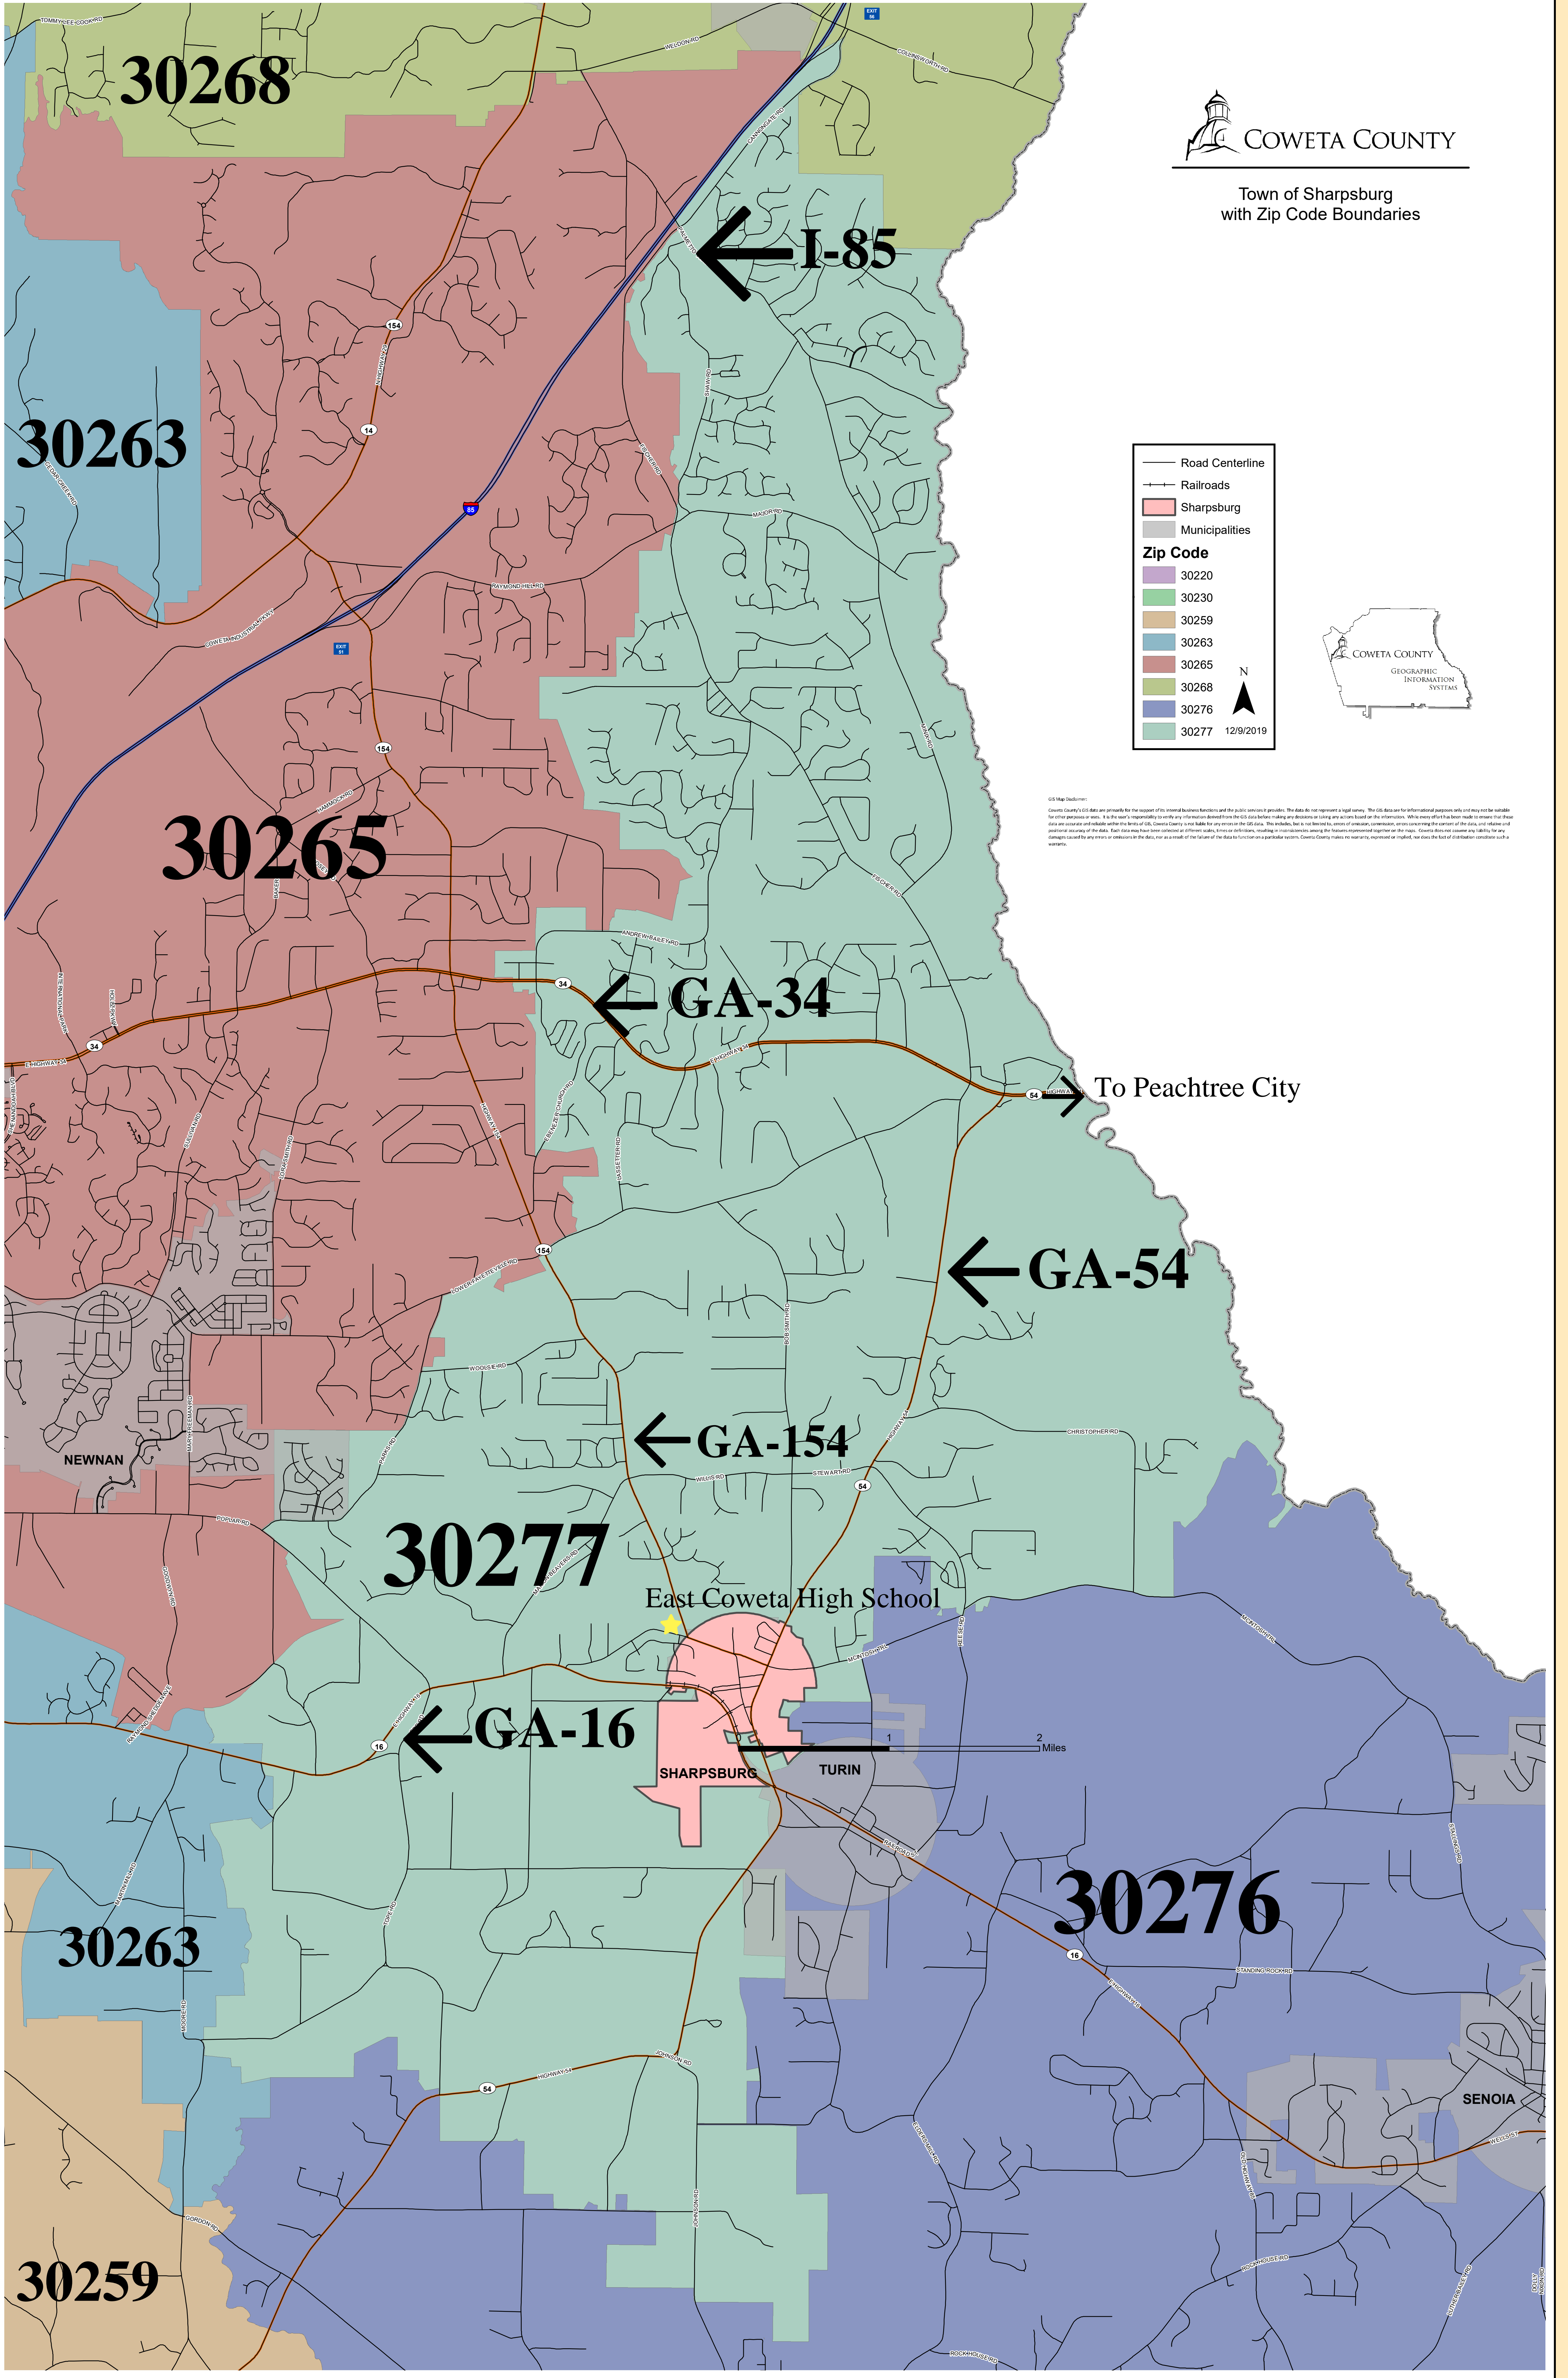

Town of Sharpsburg
with Zip Code Boundaries

— Road Centerline
— Railroads
Sharpburg
Municipalities

Zip Code

- 30220
- 30230
- 30259
- 30263
- 30265
- 30268
- 30276
- 30277

12/9/2019