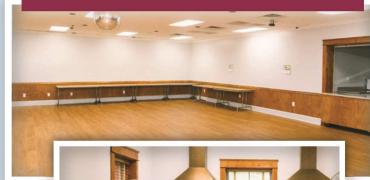

## Complete Event Facility

WEDDINGS • RECEPTIONS  
BIRTHDAY PARTIES • FAMILY REUNIONS  
ANNIVERSARIES • CORPORATE MEETINGS

GAZEBO

Approximately 1,152 sq. ft.

Approximately  
1,800 sq. ft.  
with picnic tables.

### COMMUNITY CENTER

Large indoor area  
approximately 2,000  
sq. ft. includes full  
commercial kitchen.  
Tables and chairs  
provided.

PLAYGROUND